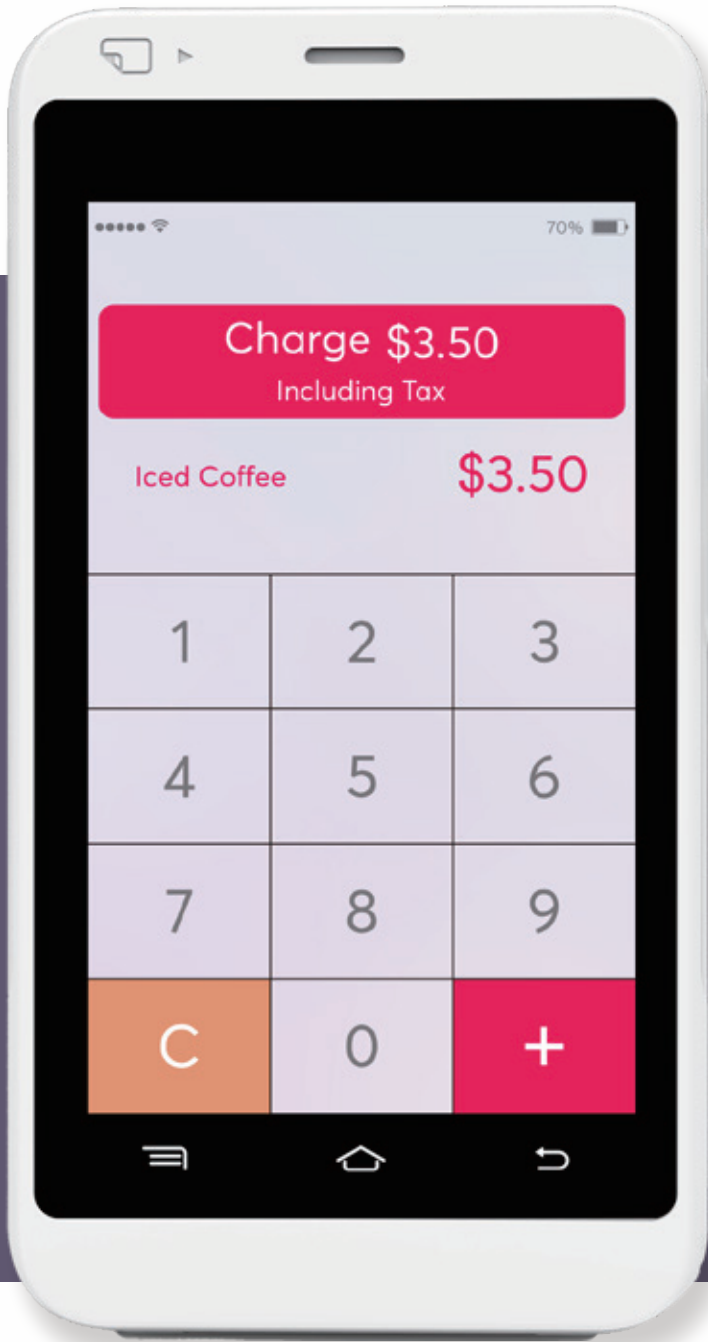

# D20

D20 is the new smart flagship standalone Android Smart POS with an ergonomic design which fits perfectly in your hand. 4.0" touchscreen welcomes you with a more comfortable payment experience with the availability to scan QR codes via the integrated camera. Pocket friendly, long lasting, D20 supports quick and easy payments. Any Way. Every Way.

## Specification:

OS	Android 10
Processor	Application CPU: 4*A53@ 1.8GHz Security CPU: 32-bit ARM 192MHz
Memory	1GB + 16GB 2GB + 16GB(Optional)
Display	4.0" 480*800 TFT IPS Display Touch Screen display
Communications	LTE   WCDMA   GSM Bluetooth 5.0   WiFi: 802.11 a/b/g/n/ac, 2.4GHz&5G, Supports AP
Satellite Positioning	GPS   A-GPS   GLONASS
Camera	Rear: 0.3M FF pixels
EMV Card Reader	EMV L1&L2
NFC Reader	EMV Contactless L1
Magnetic Stripe Card Reader	ISO-7811/7813/7810
Certifications	PCI PTS 5.x SRED EMV L1&L2, EMV Contactless L1 Visa Paywave, MasterCard Paypass, Amex Expresspay Discovery D-PAS, Rupay qSPARC PCI PIN Security, MasterCard TQM CE, FCC, BQB, RoHS, WEEE
Adapter	DC 5V/1A
Battery	4.35V/2450mAh
Audio	Speaker
Peripheral Ports	1 Type-C (OTG) 1 Nano SIM + 1 Mini SIM + 1 Mini SAM 1 Micro SD Card Slot, Supports Up To 32 GB
Environment	Operating temperature: 0°C to +45°C Storage temperature: 0°C to +50°C Relative humidity: 10% to 90% non-condensing
Dimensions	129mm x 68.5mm x 17.4mm, 168g(Including Battery)